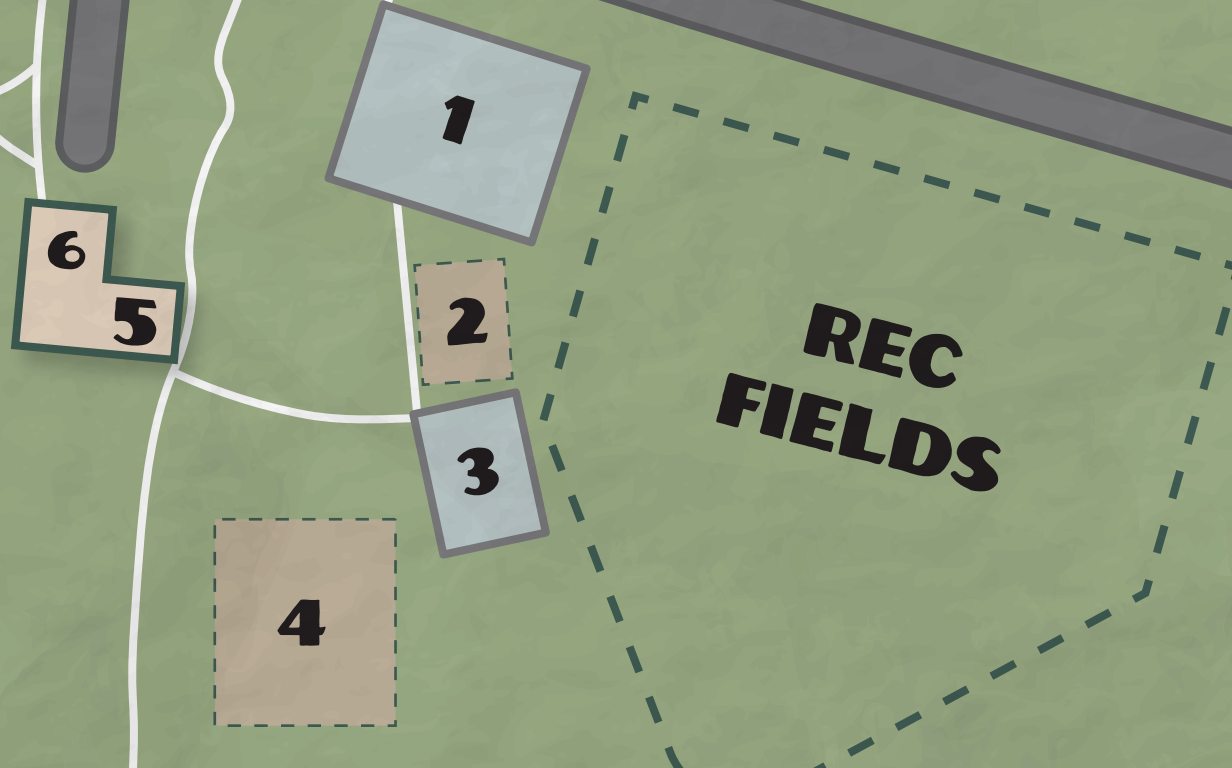

Meadow Vista Village

← FSR 504
↓ HWY 260

STAFF HOUSING
CAMP OFFICE
DINING HALL & CONIFER CAFE

CAMPFIRE AMPHITHEATER

CHAPEL

ARCHERY RANGE

- 1. BASKETBALL COURT
- 2. VOLLEYBALL COURT
- 3. SPLASH PAD
- 4. PLAYGROUND
- 5. CANTEEN
- 6. CRAFT HOUSE

CLIMBING WALL

Loma Vista Village

Mogollon Village

STAFF HOUSING
PONDEROSA LODGE
WHITE MTN. LODGE